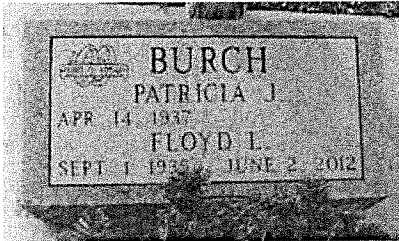

Floyd L. Burch

BIRTH 1 Sep 1935

Spring Valley, Bureau County, Illinois, USA

DEATH 2 Jun 2012 (aged 76)

Urbana, Champaign County, Illinois, USA

BURIAL Floral Hill Cemetery

Lovejoy Township, Iroquois County, Illinois, USA

MEMORIAL ID 91256146

Photo added by Tony Cannon

Floyd Burch, 76, of Hoopeston died at 8:08 a.m. Saturday (June 2, 2012) at Carle Foundation Hospital in Urbana.

He was born Sept. 1, 1935 in Spring Valley, the son of Record J. and Ella F. Drabing Burch. He was preceded in death by his parents, three brothers and three grandchildren.